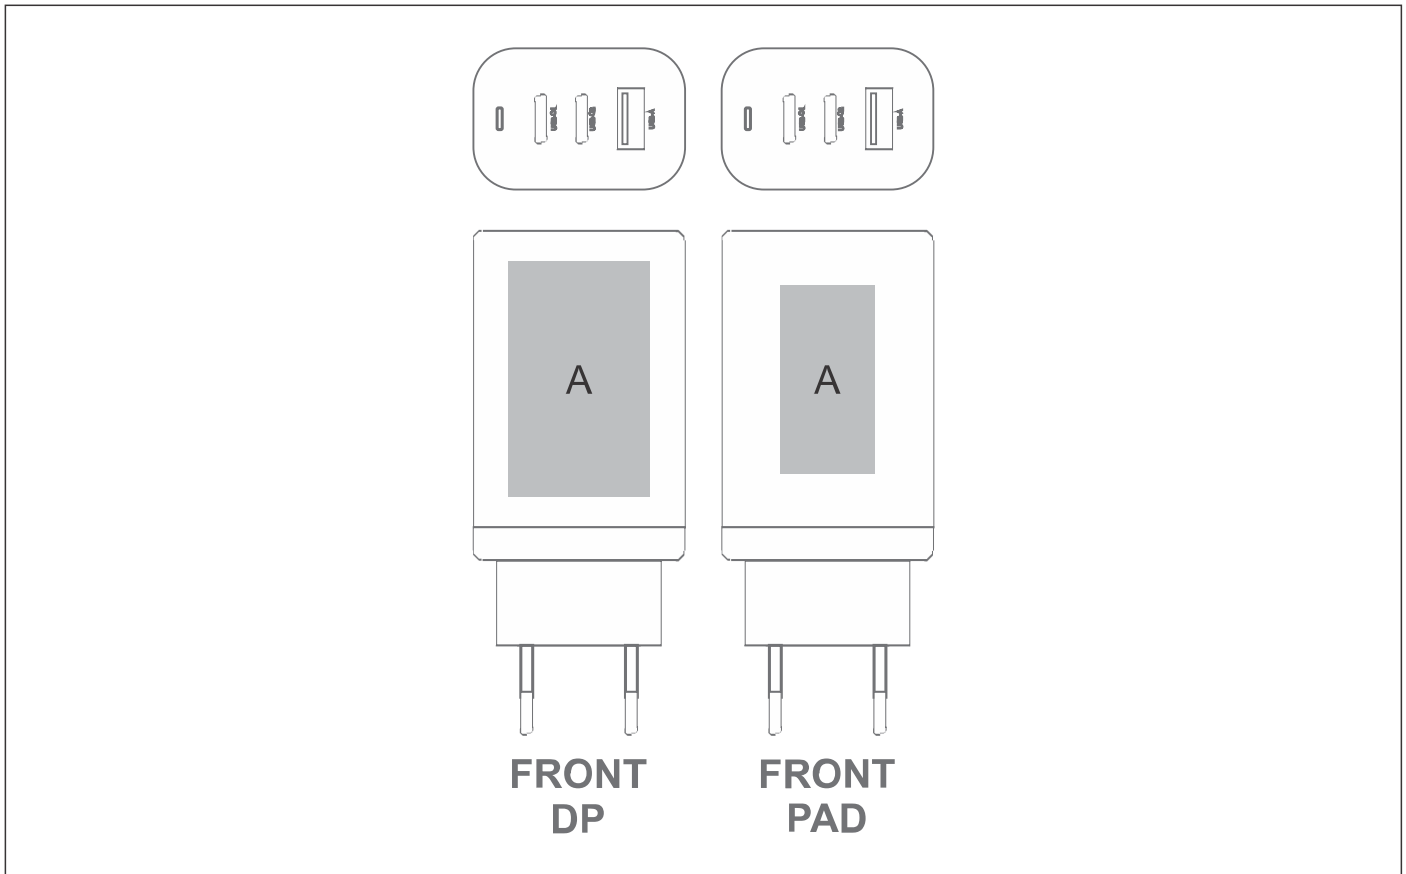

MT-AV-442-B

Alex Varga Alfonta QC 3.0 & PD 65W Wall Charger

Also available in
**LOGO
24**
Check Logo24
guide and t's & c's

Need to know:

- Includes 1-Colour, 1-Position Pad Print OR 1-Position Direct Print (setup fees apply)

Branding Options:

Position A

1. Direct to Print (DP-B)
Full Colour
Size: 30mm wide x 50mm high
2. Pad Printing (PC)
4 Colours
Size: 20mm wide x 40mm high